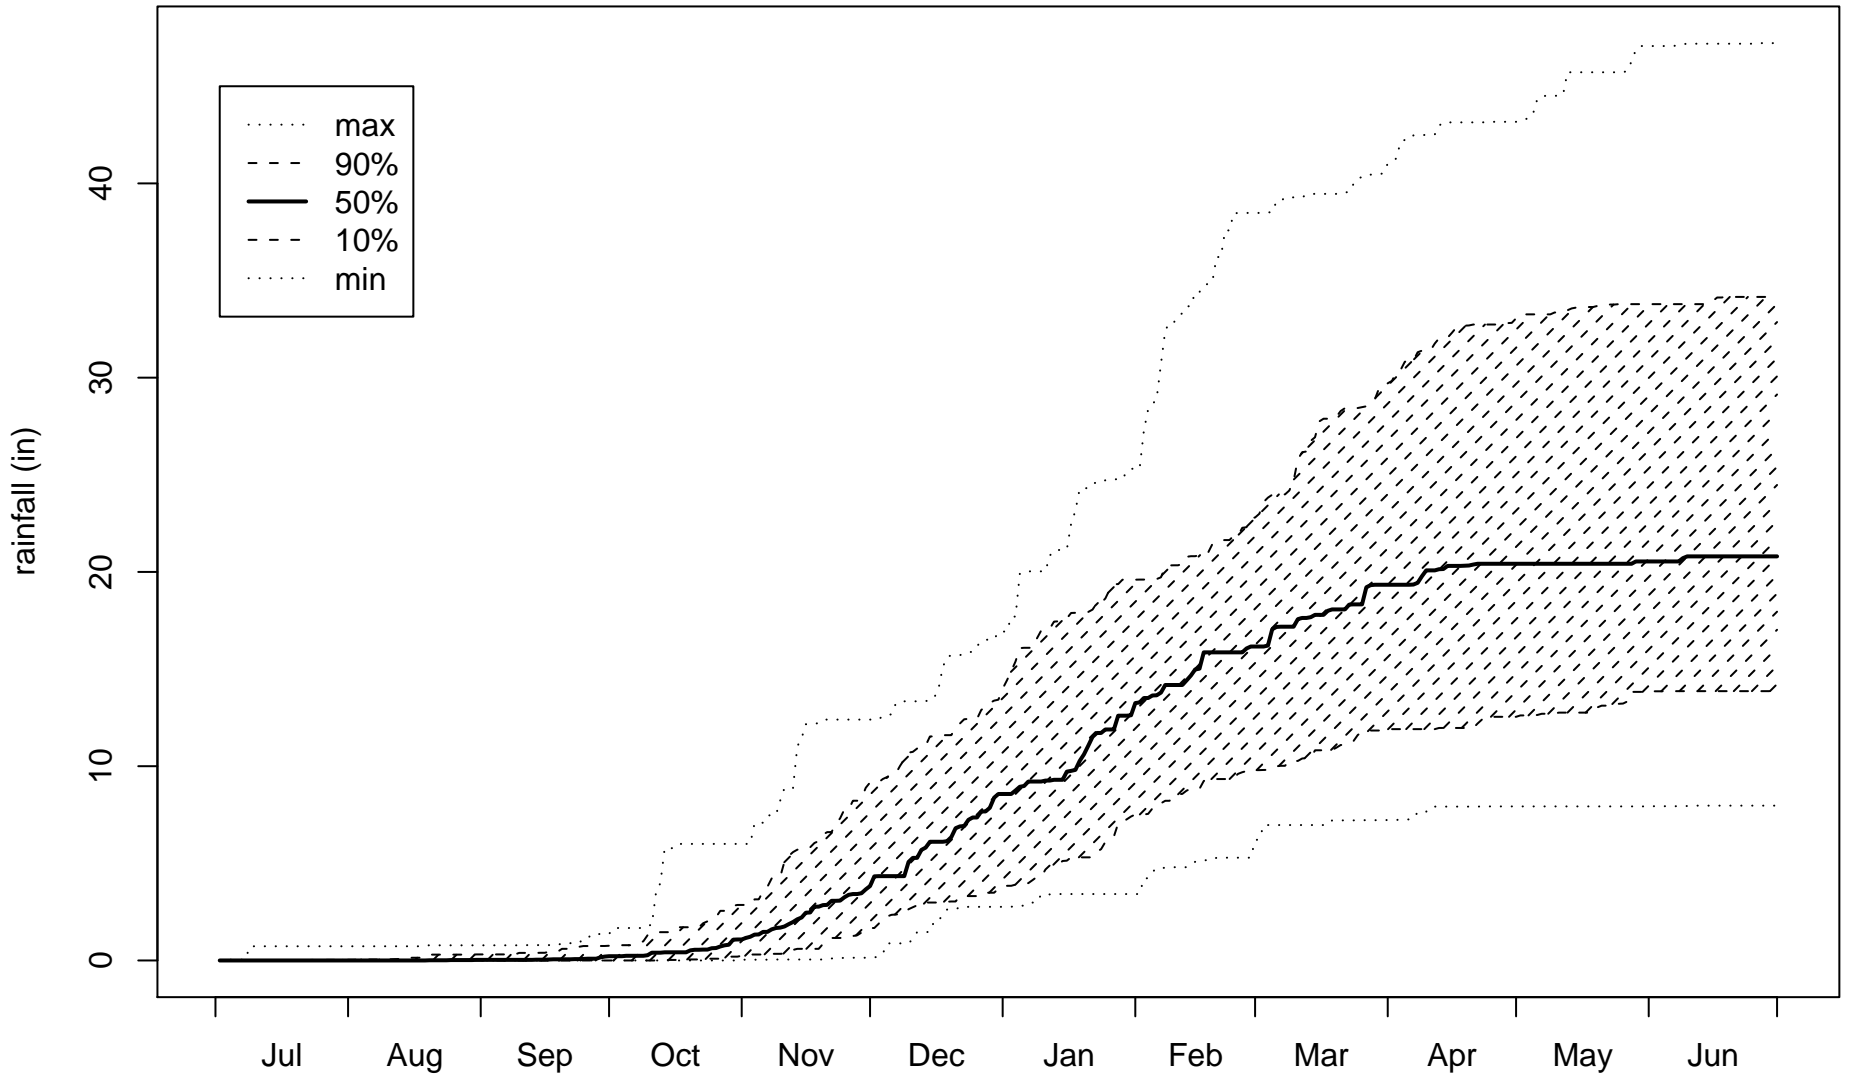

cumulative rainfall, SF, 1960–2007

monthly rainfall, SF, 1960–2007